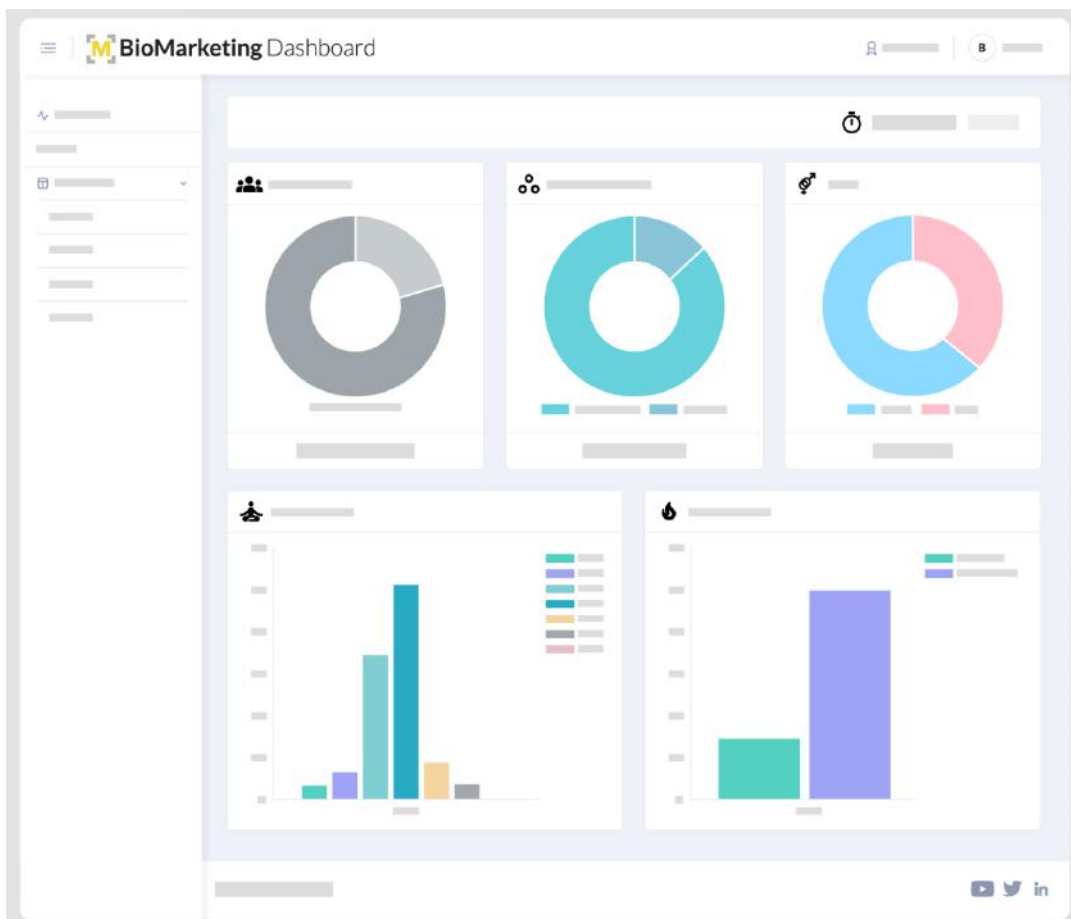

BioMarketing

VIDEO ANALYSIS SOLUTIONS FOR RETAIL

BioMarketing uses algorithms for extraction of demographic characteristics such as age range and gender.

Through Deep Learning, the algorithms are able to automatically extract and encode the most relevant information from the face, making it possible to gather different **customer statistics**.

All this information is also collected in a **dashboard** that allows the user to have **live information** on the **behavior of visitors in their business**: number of visitors, dwell time, recurrence, occupancy...

FEATURES

- **Demographic extraction** of multiple subjects in real time
- **Live capture** over images or videos
- **Automatic and non-invasive** technology
- **Information available:**
 - Age & Gender
 - Number of visitors and Recurrence
 - Dwell Time
 - Occupancy
- **Integration via API** available

VIDEO ANALYSIS SOLUTIONS FOR RETAIL

BioMarketing DASHBOARD

BioMarketing Dashboard is available online and offers the following features:

- Occupancy Control 
- Dwell Time 
- Recurrence 
- Age and Gender 
- Heat Map 
- Architecture**
 - Real-Time Data 
 - Web Responsive 
 - Dashboard Cloud 